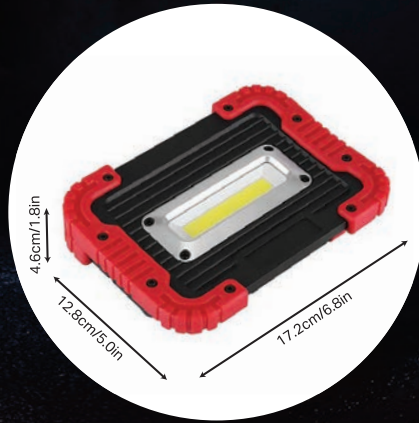

WANDERER 1 Portable Lighting

Features **USB input charging** and **USB output** for mobile charging use. A great feature for camping and hiking trips where power isn't accessible.

Product Code: 110807

Product Features

- Power Rating: 10 W
- Max. Light output: 750Lm
- Operation Mode: High-Low-SOS-Off
- Charging: Via USB port (Charging cable included)

Product Applications

- Camping & Leisure Activities
- Emergency Lights
- Work Light
- Power Bank Function
- And many more portable lighting applications